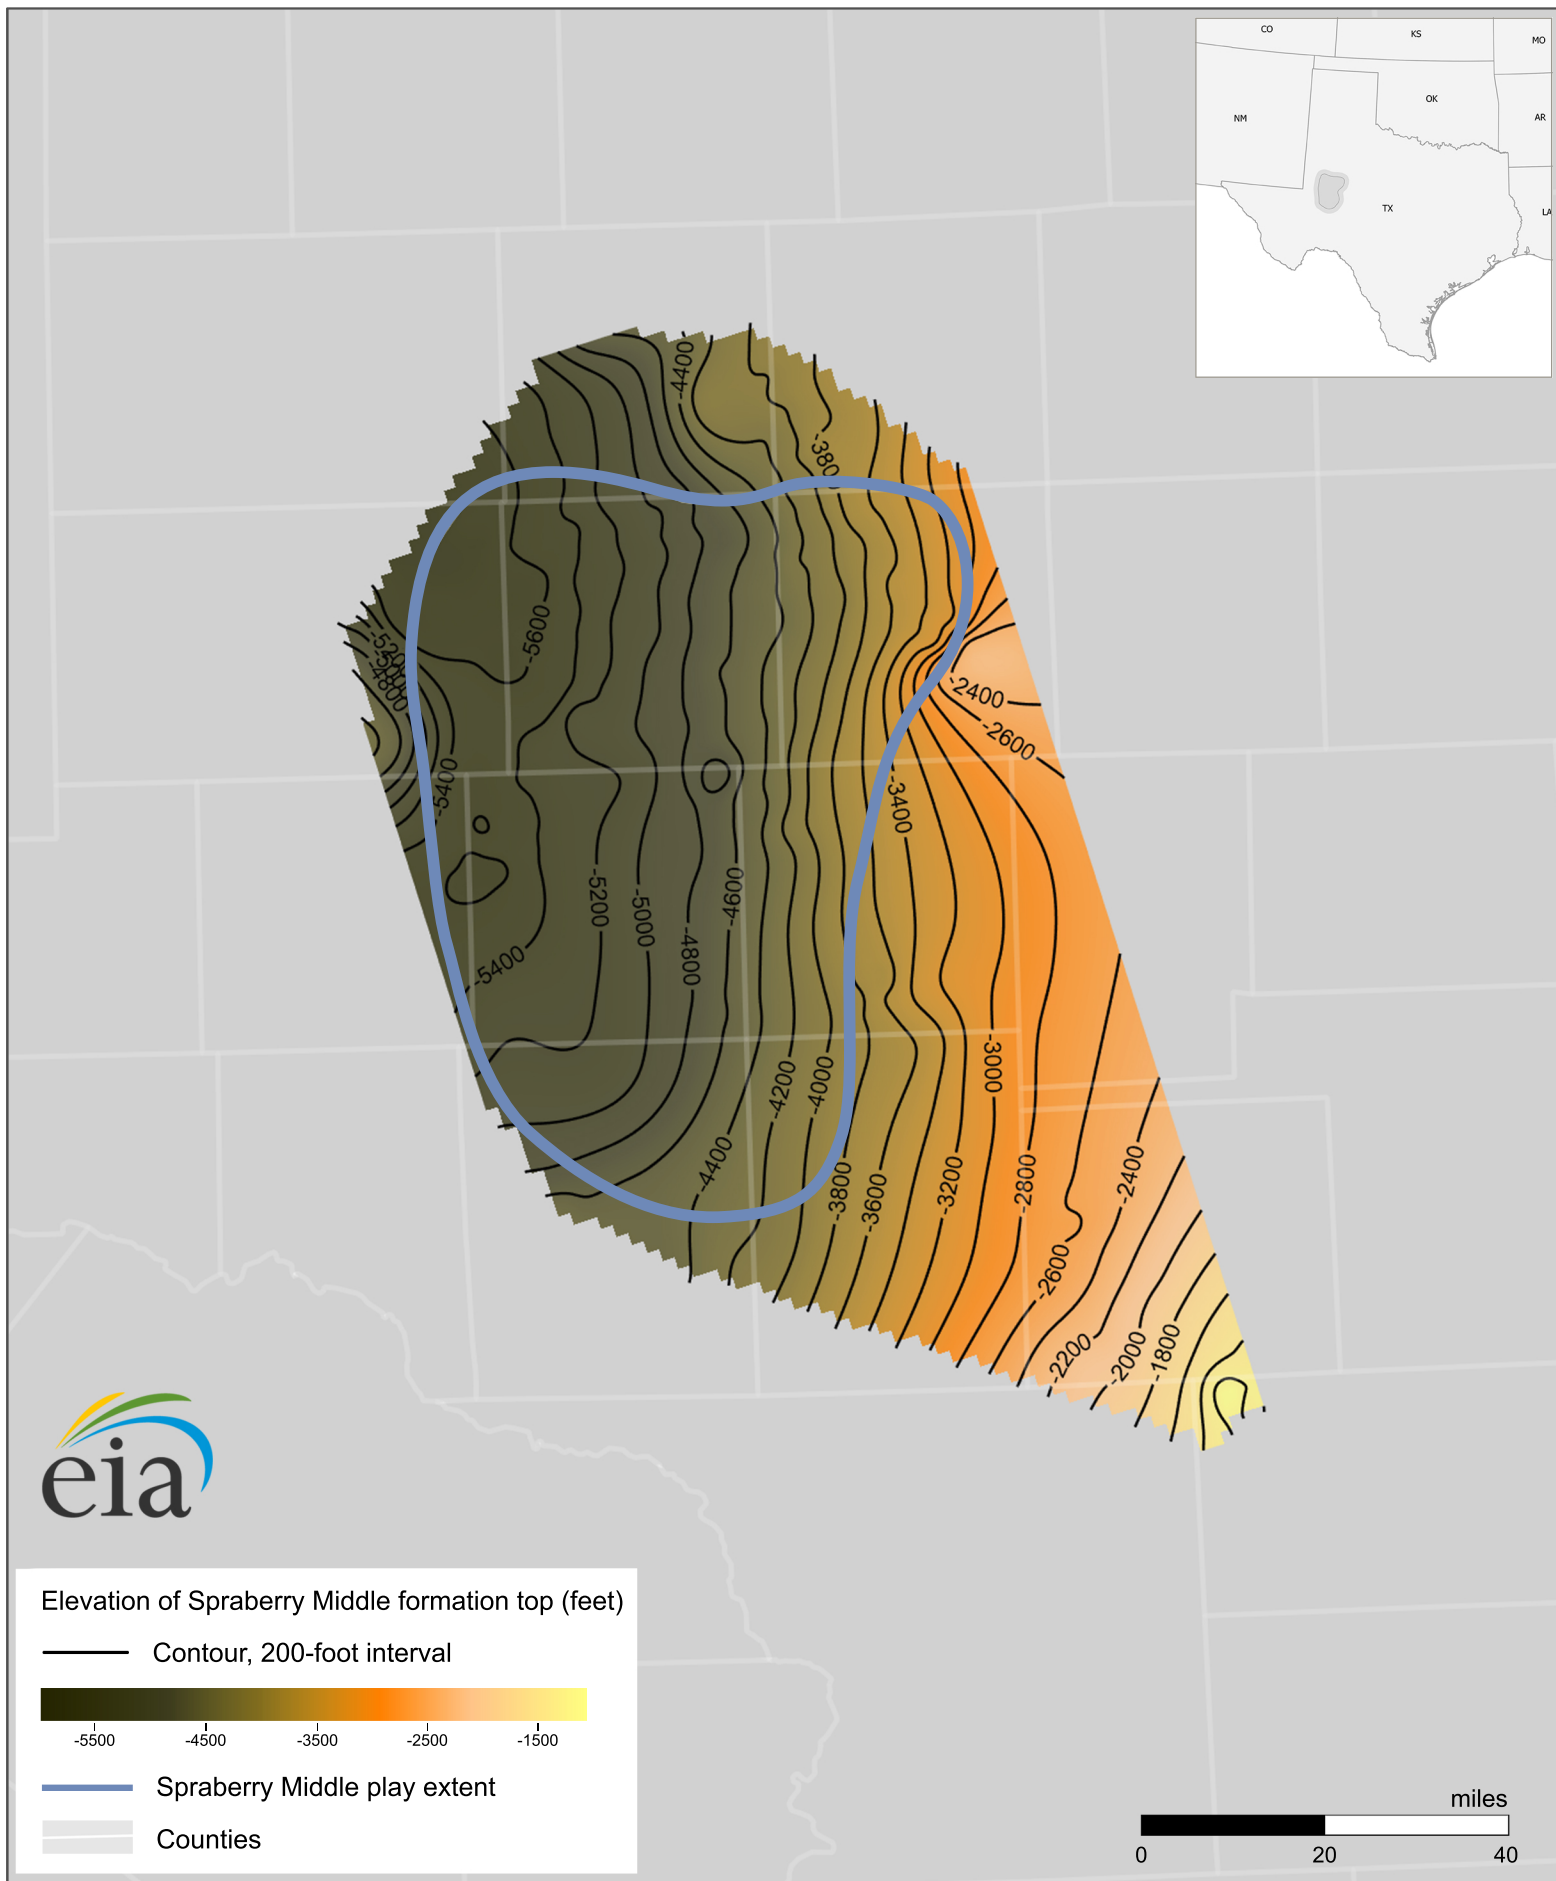

Spraberry Middle formation structure map (Midland Basin)

Source: U.S. Energy Information Administration based on Enverus (DrillingInfo) Inc., U.S. Geological Survey. Updated March 2021.