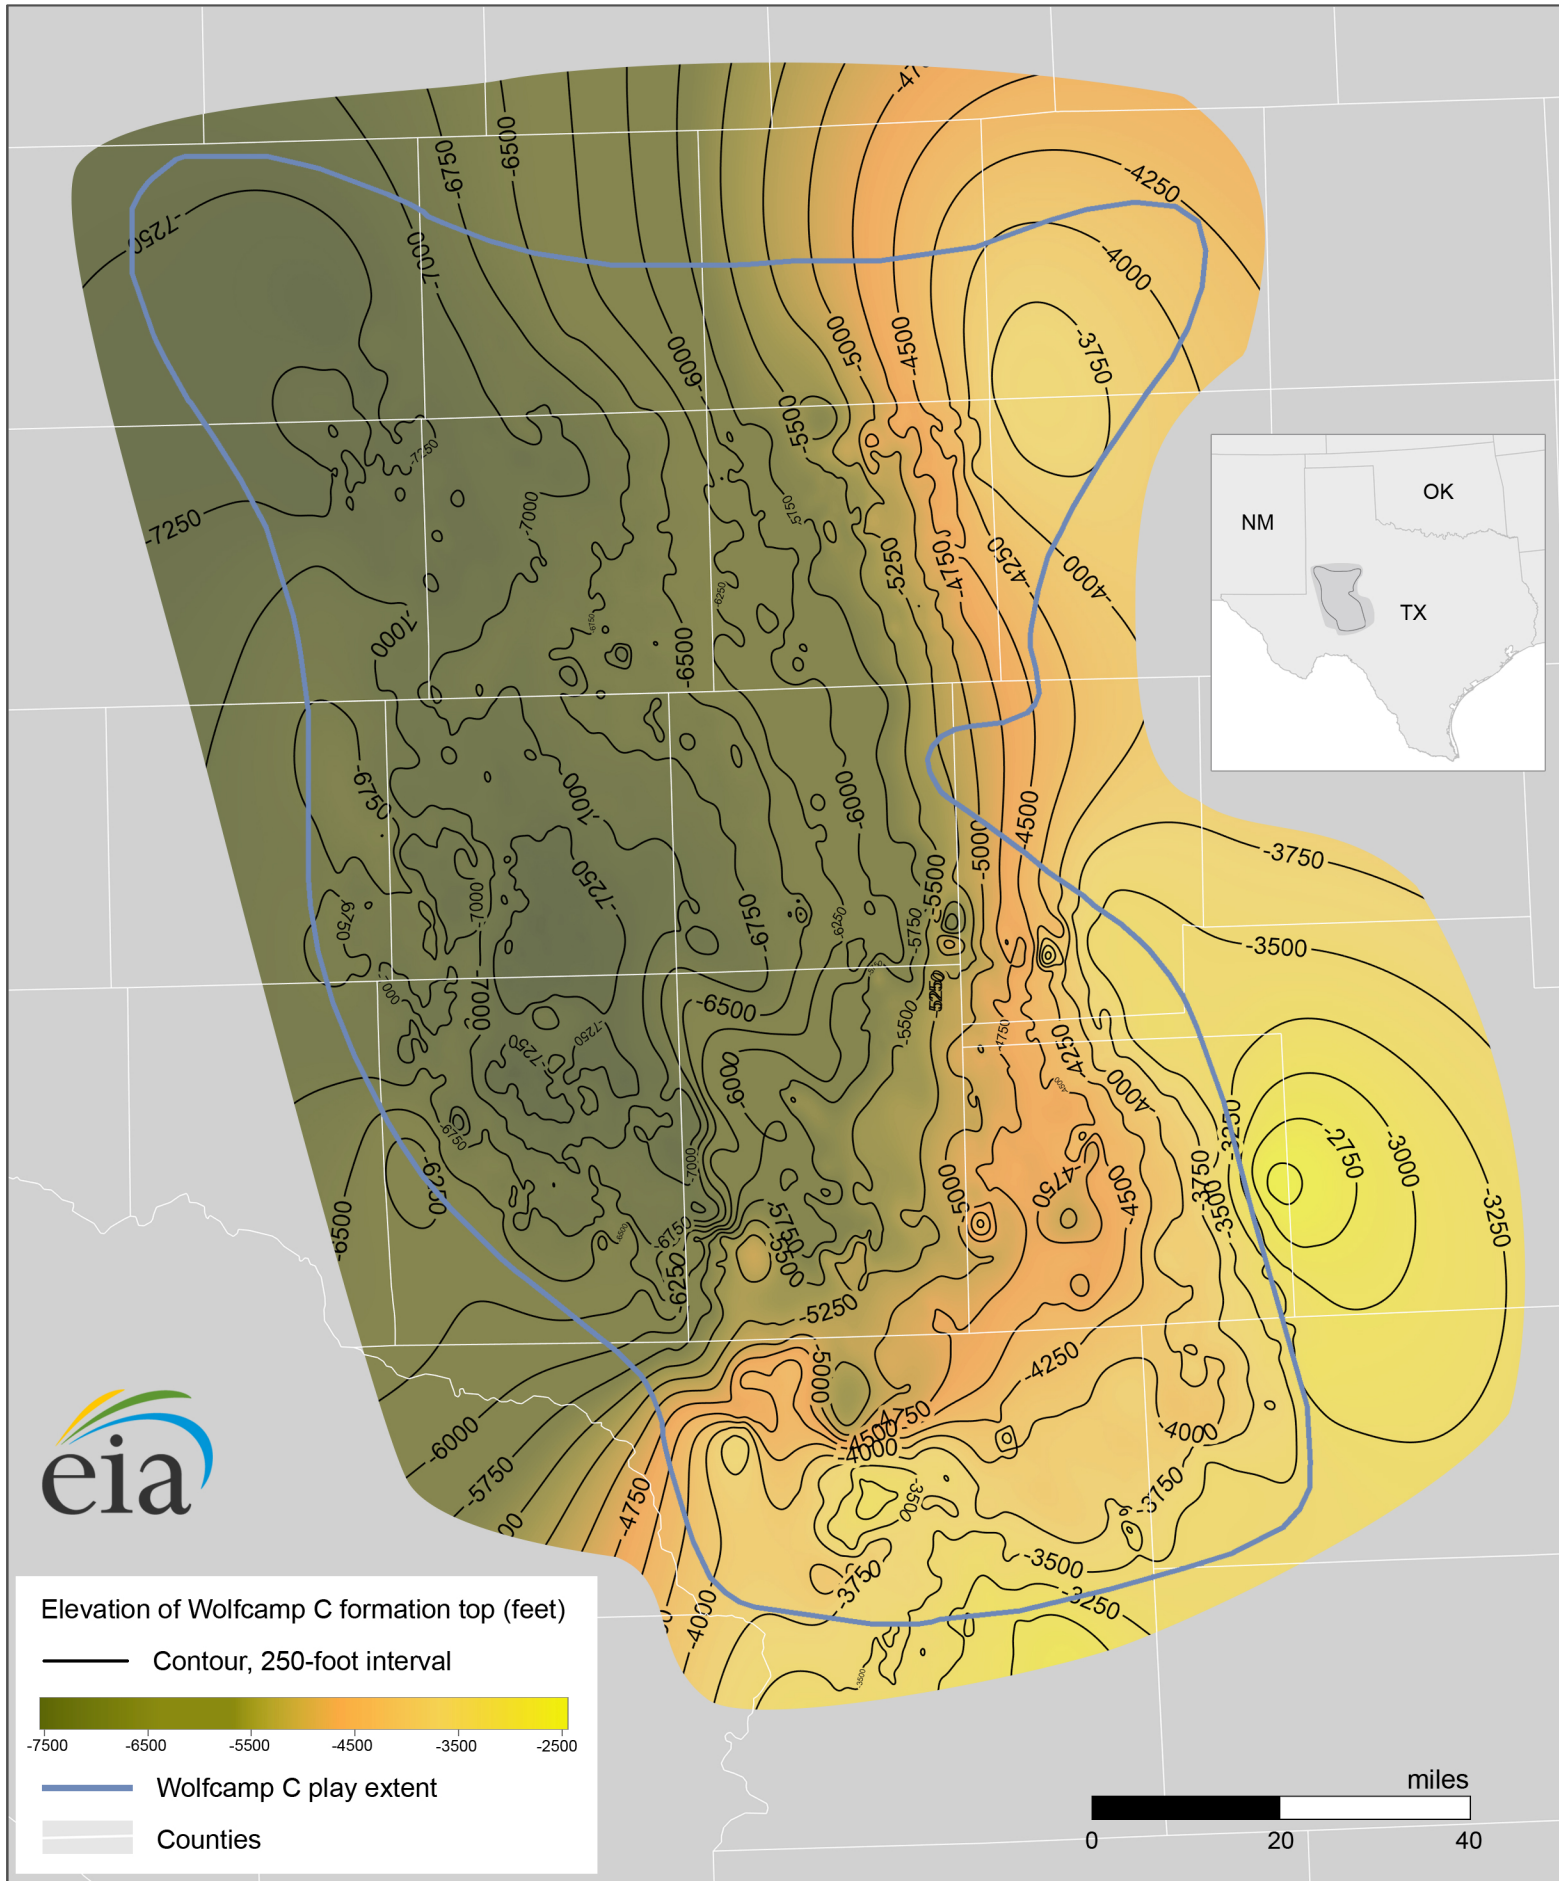

Wolfcamp C formation structure map (Midland Basin)

Source: U.S. Energy Information Administration based on Enverus (DrillingInfo) Inc., U.S. Geological Survey. Updated April 2020.