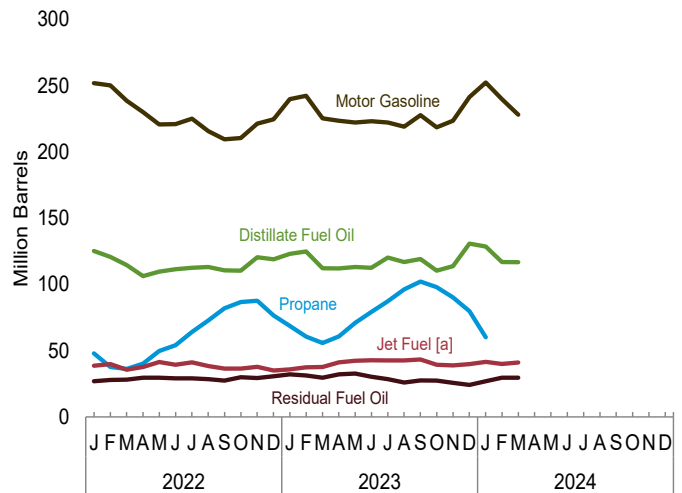

**Figure 3.4 Petroleum Stocks**

Overview, 1949–2023

SPR and Non-SPR Crude Oil Stocks, 1949–2023

Overview, Monthly

Selected Products, Monthly

[a] Includes kerosene-type jet fuel only.

Notes: • SPR=Strategic Petroleum Reserve. • Stocks are at end of period.